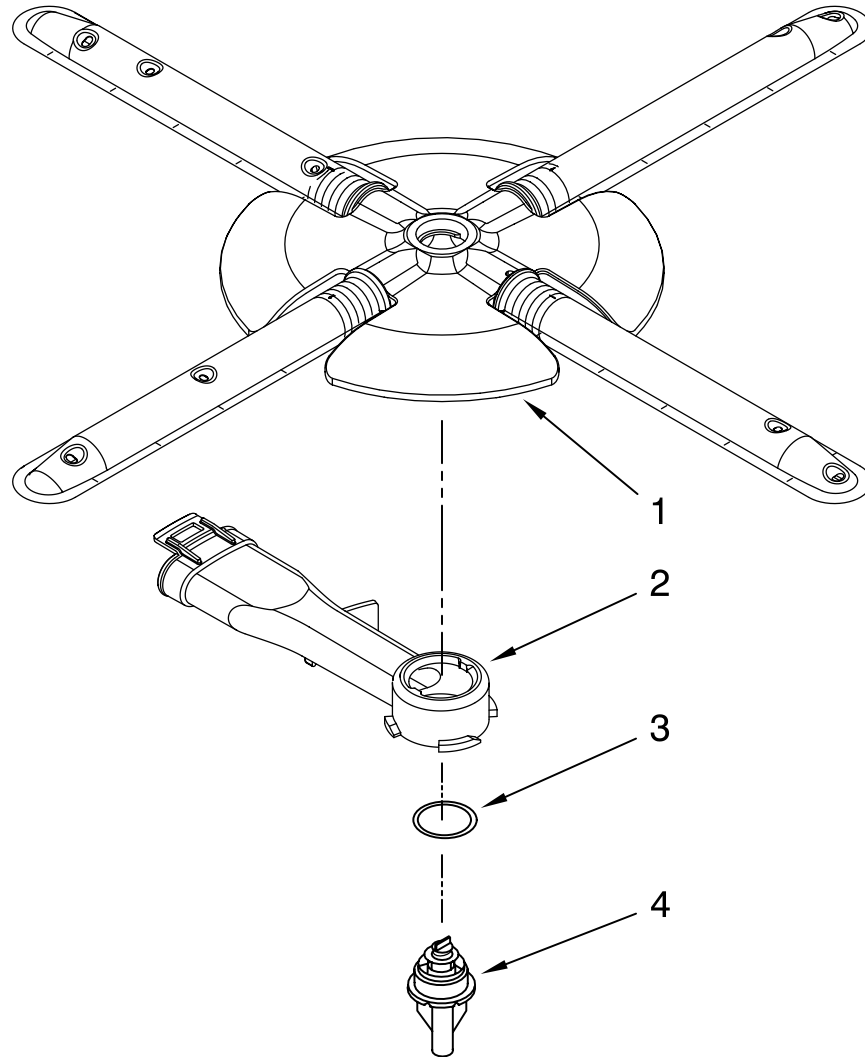

Illus. No.	Part No.	DESCRIPTION
6	8269259	Gasket, Vent
7	W10077877	Deflector, Vent (Also Order Item 6)
8	W10077882	Dispenser, Assembly
9	W10077881	Knob, Rinse Aid
10	8545608	Harness, Vent Motor

Illus. No.	Part No.	DESCRIPTION
11	W10078202	Wiring Harness
12	8281154	Screw
13	8535660	Seal, Console/door
14	8535637	Bracket, Dispenser
15	8531865	Shield, Dispenser

FOR ORDERING INFORMATION REFER TO PARTS PRICE LIST

LOWER WASHARM AND STRAINER PARTS

For Models: KUDU03STBL2, KUDU03STWH2, KUDU03STSS2

(Black)

(White)

(Stainless)

Illus. No.	Part No.	DESCRIPTION
1	W10077965	Wash Arm Assembly
2	W10077899	Cap, Internal Rear Feed (Also Order Item 3)
3	8268340	Seal, Sprayarm
4	W10077898	Hub, Lower Sprayarm (Also Order Item 3)

FOR ORDERING INFORMATION REFER TO PARTS PRICE LIST

HEATER PARTS

For Models: KUDU03STBL2, KUDU03STWH2, KUDU03STSS2
 (Black) (White) (Stainless)

Illus. No.	Part No.	DESCRIPTION
1	8537057	Heater Element Assembly (Also Includes Item 2)
2	717273	Washer, Heater Element
3	8268548	Nut, Heater Element
4	3400931	Retainer, Spring Grip